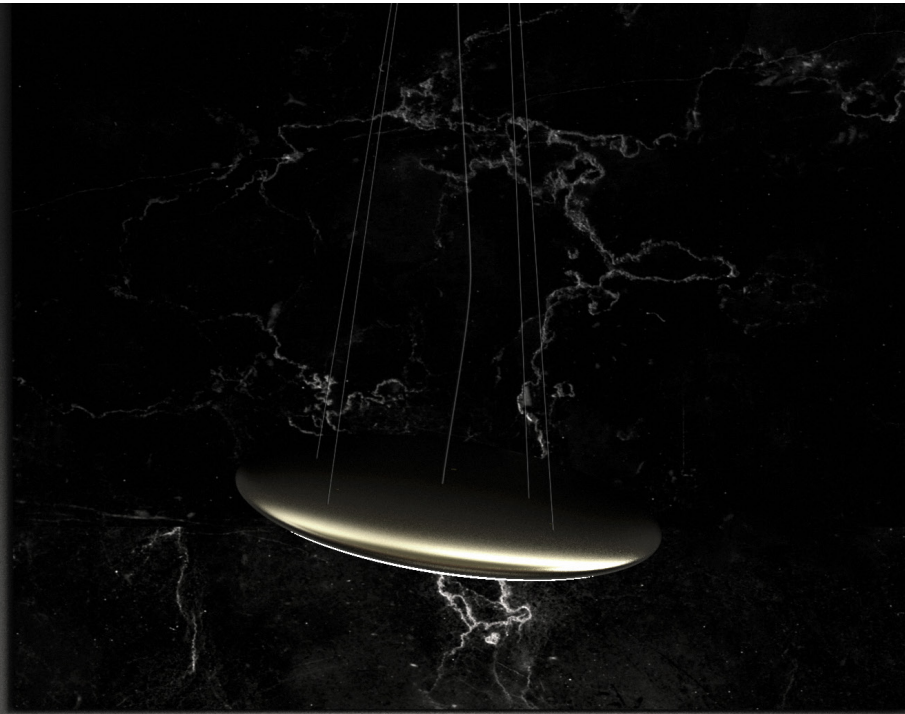

Design projects

Image studio

digital images from 3D files w/ keyshot

about a furniture
collection “framed”
with a cubical
structure that roles the
beauty and simplicity
of the 90° angle.

upholstered “stool”
with “side table” &
“light”.

“frame”

ELSA

Almudena García

opixes llu

A close-up photograph of a book's spine and cover. The book is bound in a textured, light brown material. A silver metal clip is attached to the spine, holding the pages together. The lighting is soft, highlighting the textures and the metallic sheen of the clip.