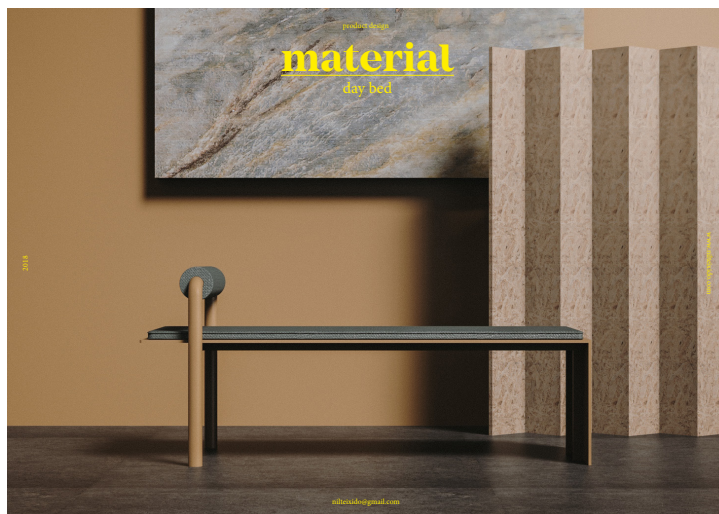

Design projects