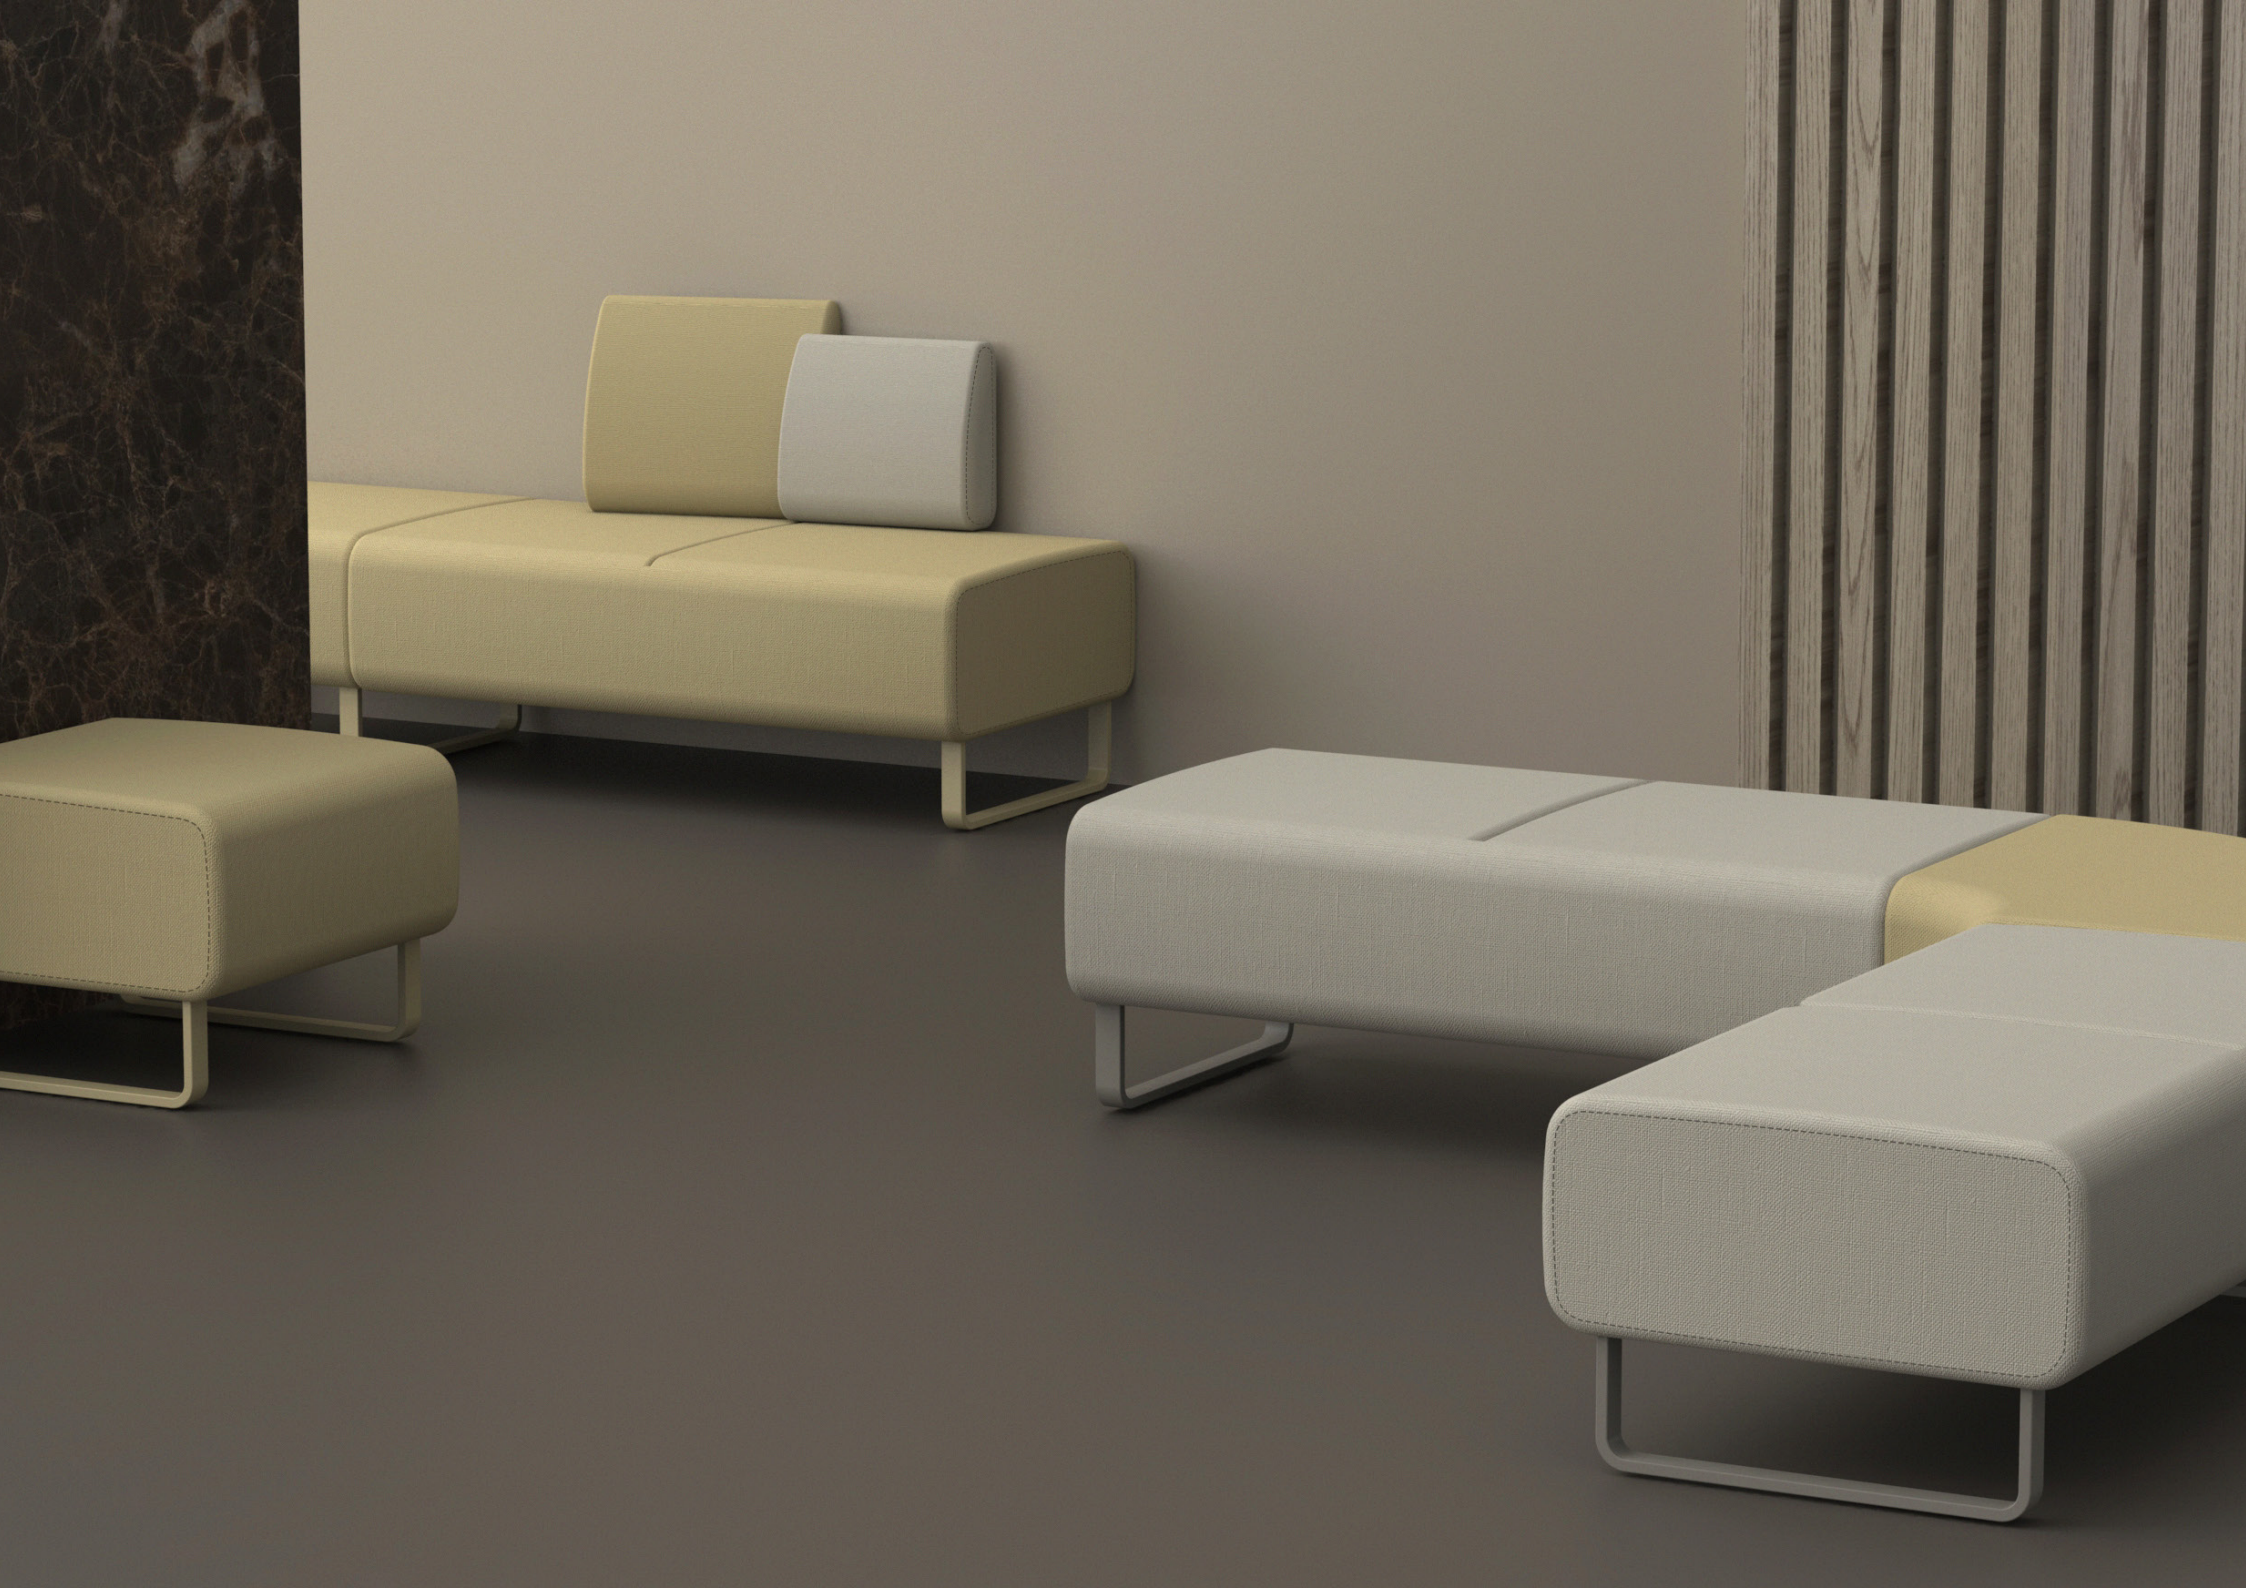

Design projects

Image studio

digital images from 3D files w/ keyshot

about a furniture
collection “framed”
with a cubical
structure that roles the
beauty and simplicity
of the 90° angle.

upholstered “stool”
with “side table” &
“light”.

“frame”

ELSA

Almudena García

opixes llu

A close-up photograph of a book's spine and cover. The book is bound in a textured, light brown material. A silver metal clip is attached to the spine, holding the pages together. The lighting is soft, highlighting the textures and the metallic sheen of the clip.