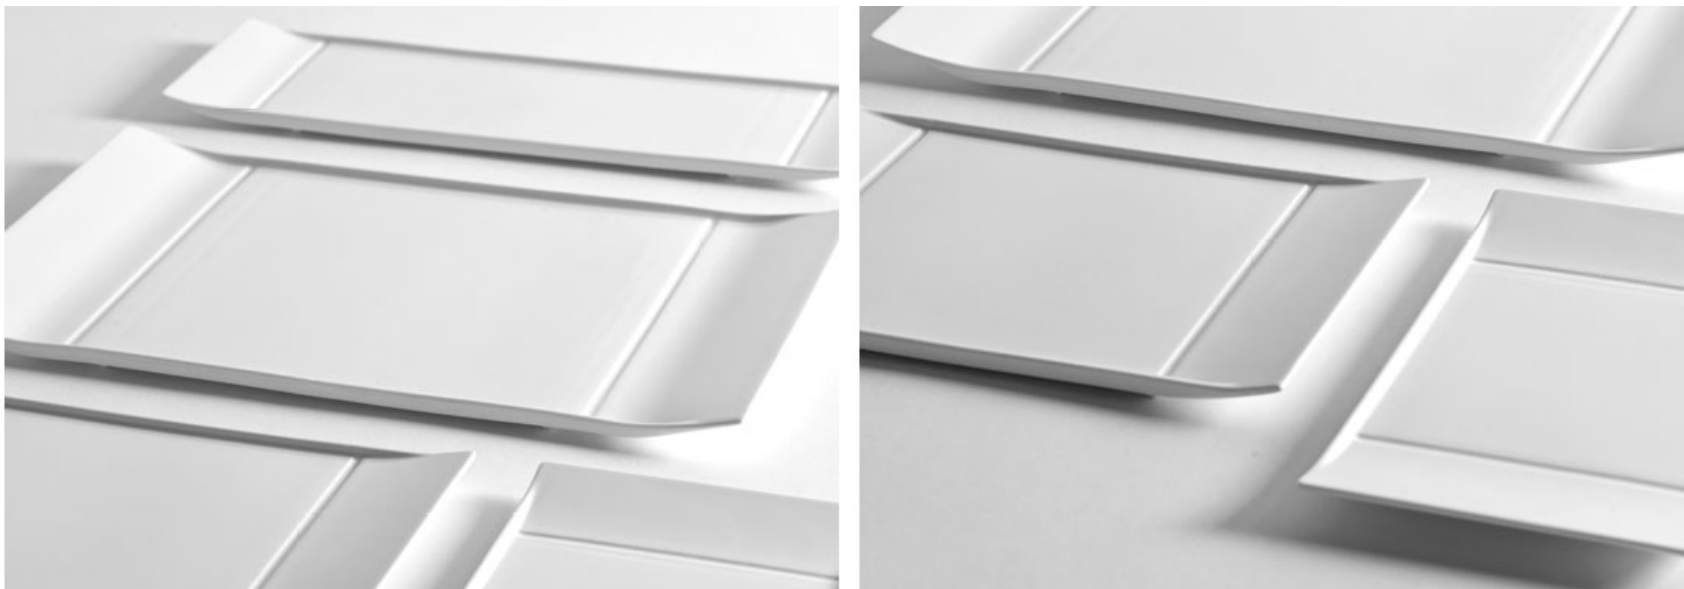

2018 - Origin - speciality coffee set - project just for fun - nilteixidó

Design projects