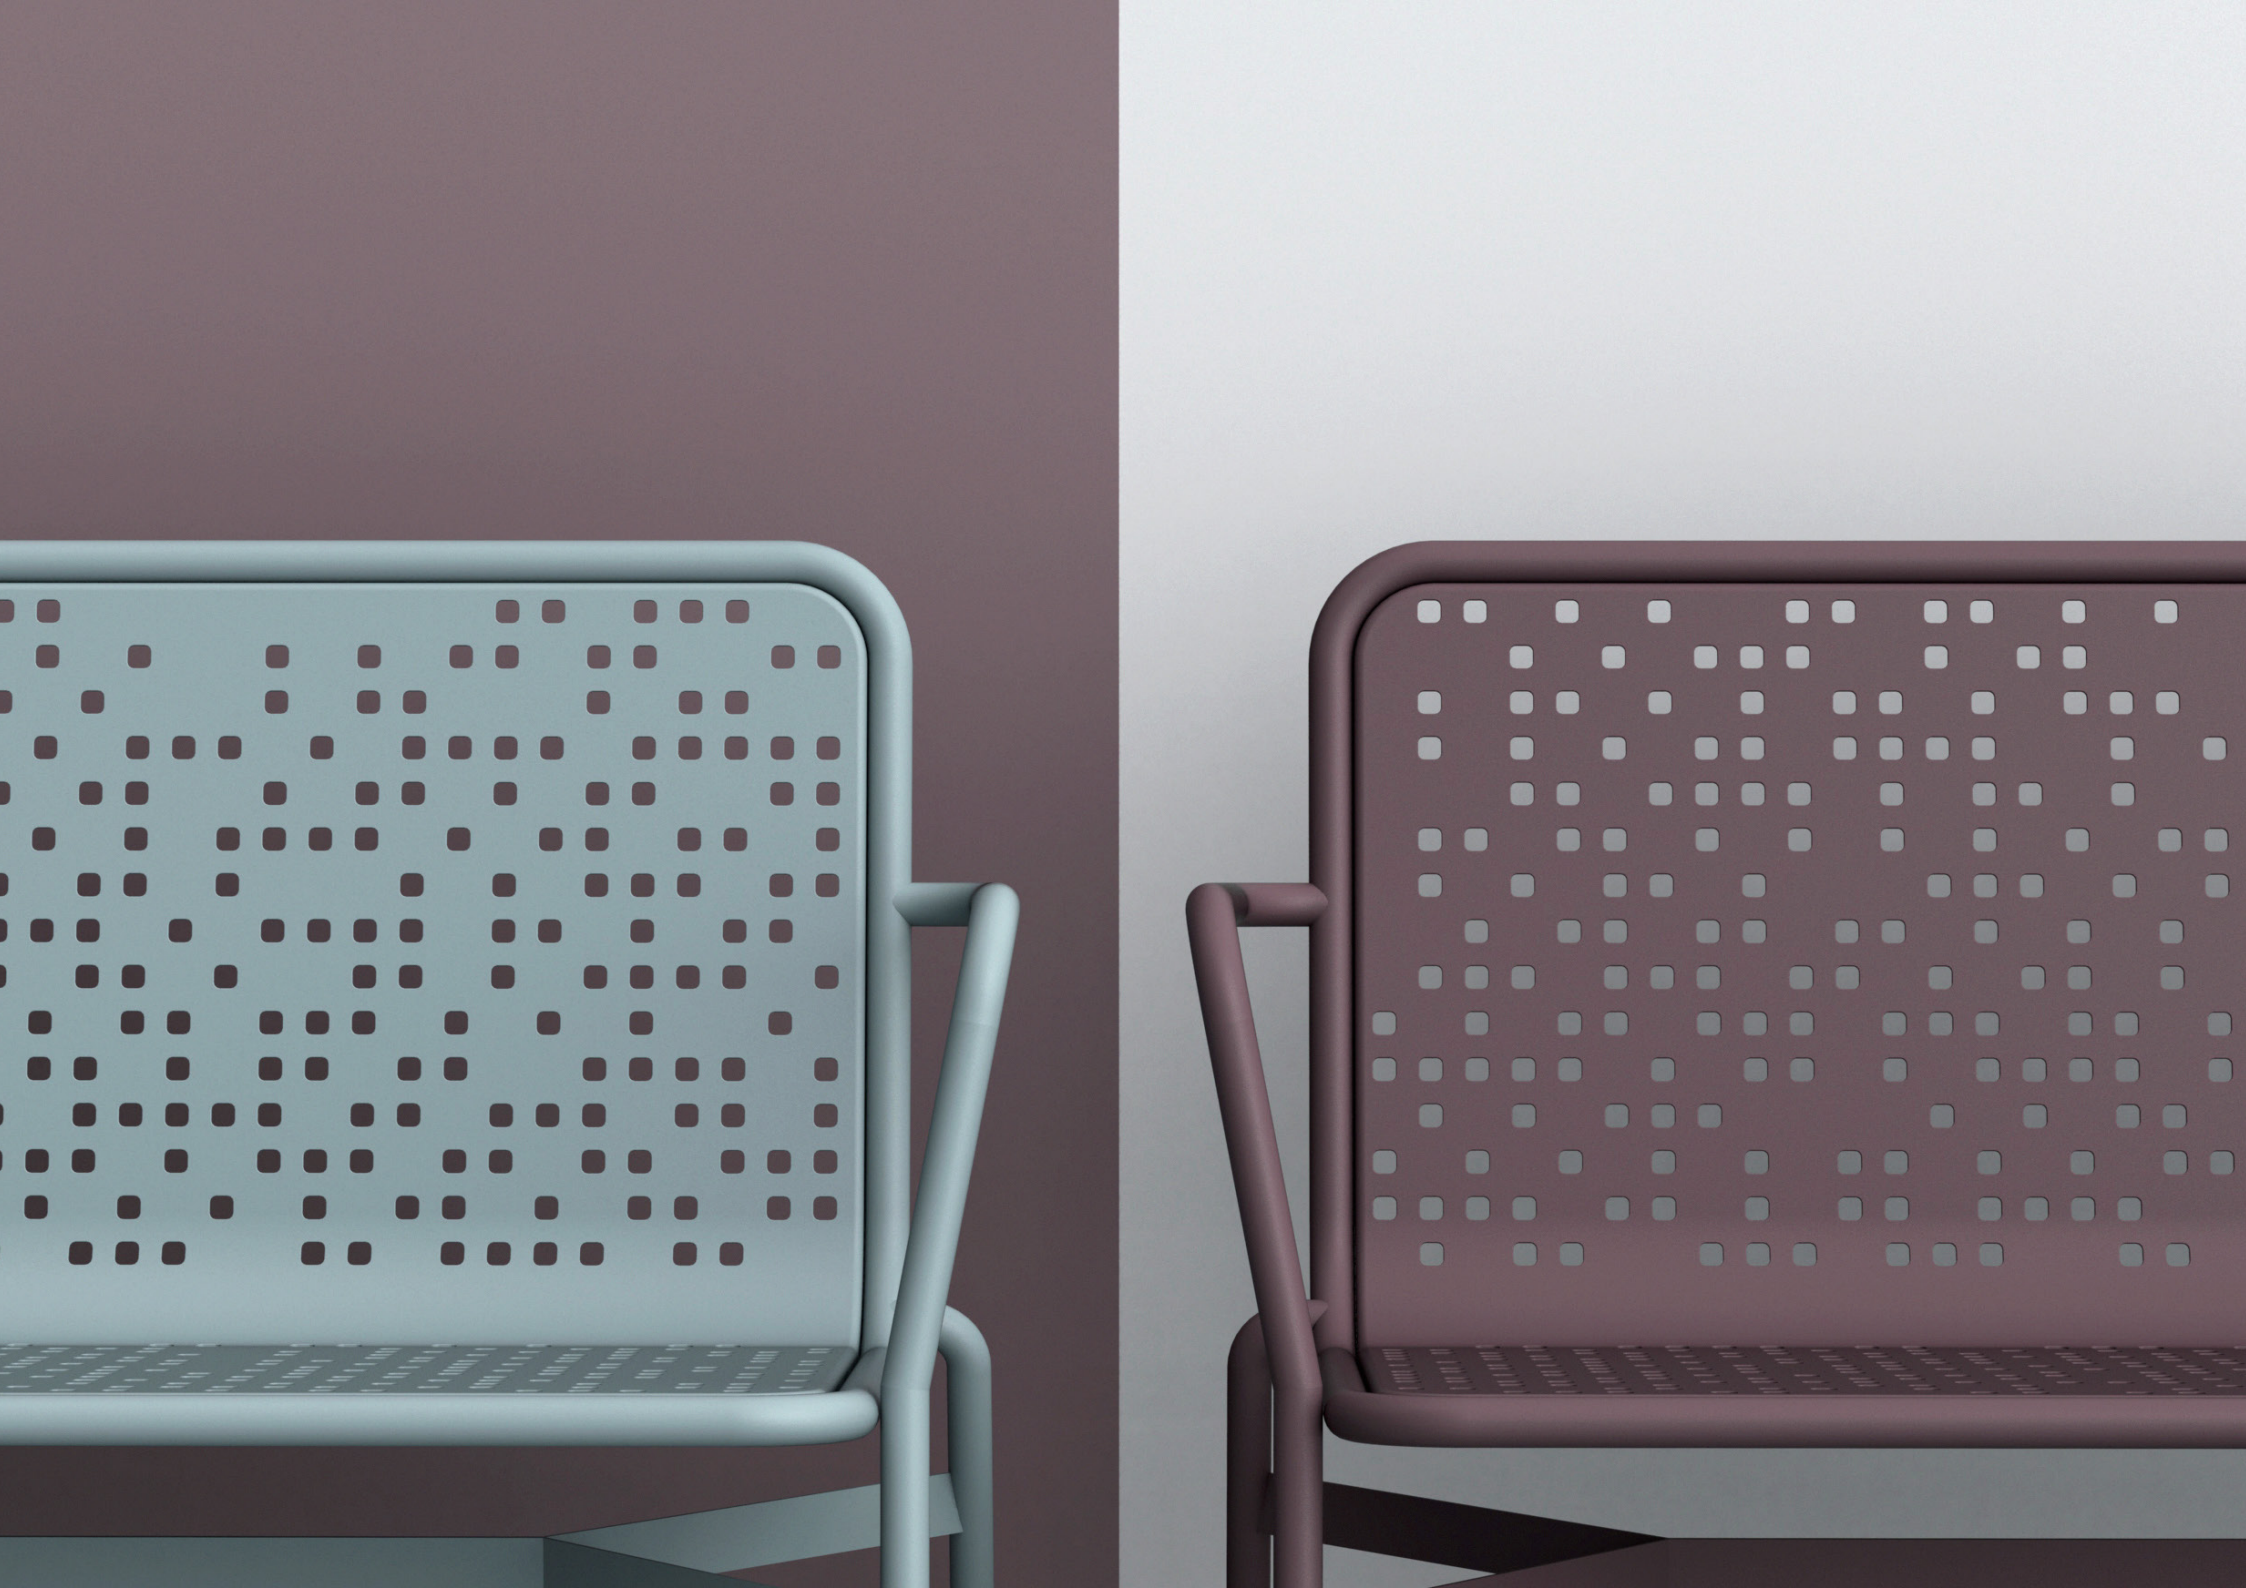

Design projects

Image studio

digital images from 3D files w/ keyshot

about a furniture
collection “framed”
with a cubical
structure that roles the
beauty and simplicity
of the 90° angle.

upholstered “stool”
with “side table” &
“light”.

“frame”

ELSA

Almudena García

opixes llu

A close-up photograph of a book's spine and cover. The book is bound in a textured, light brown material. A silver metal clip is attached to the spine, holding the pages together. The lighting is soft, highlighting the textures and the metallic sheen of the clip.