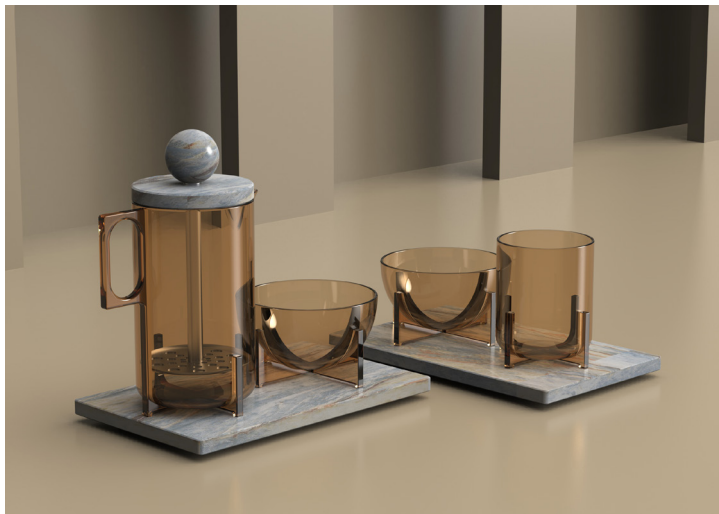

Design projects

Design projects

reddot award 2019
winner

2018-2019 Hide - Rak Porcelain (UAE) - Gemma Bernal, diseño

Design projects

2018 - Origin - speciality coffee set - project just for fun - nilteixidó